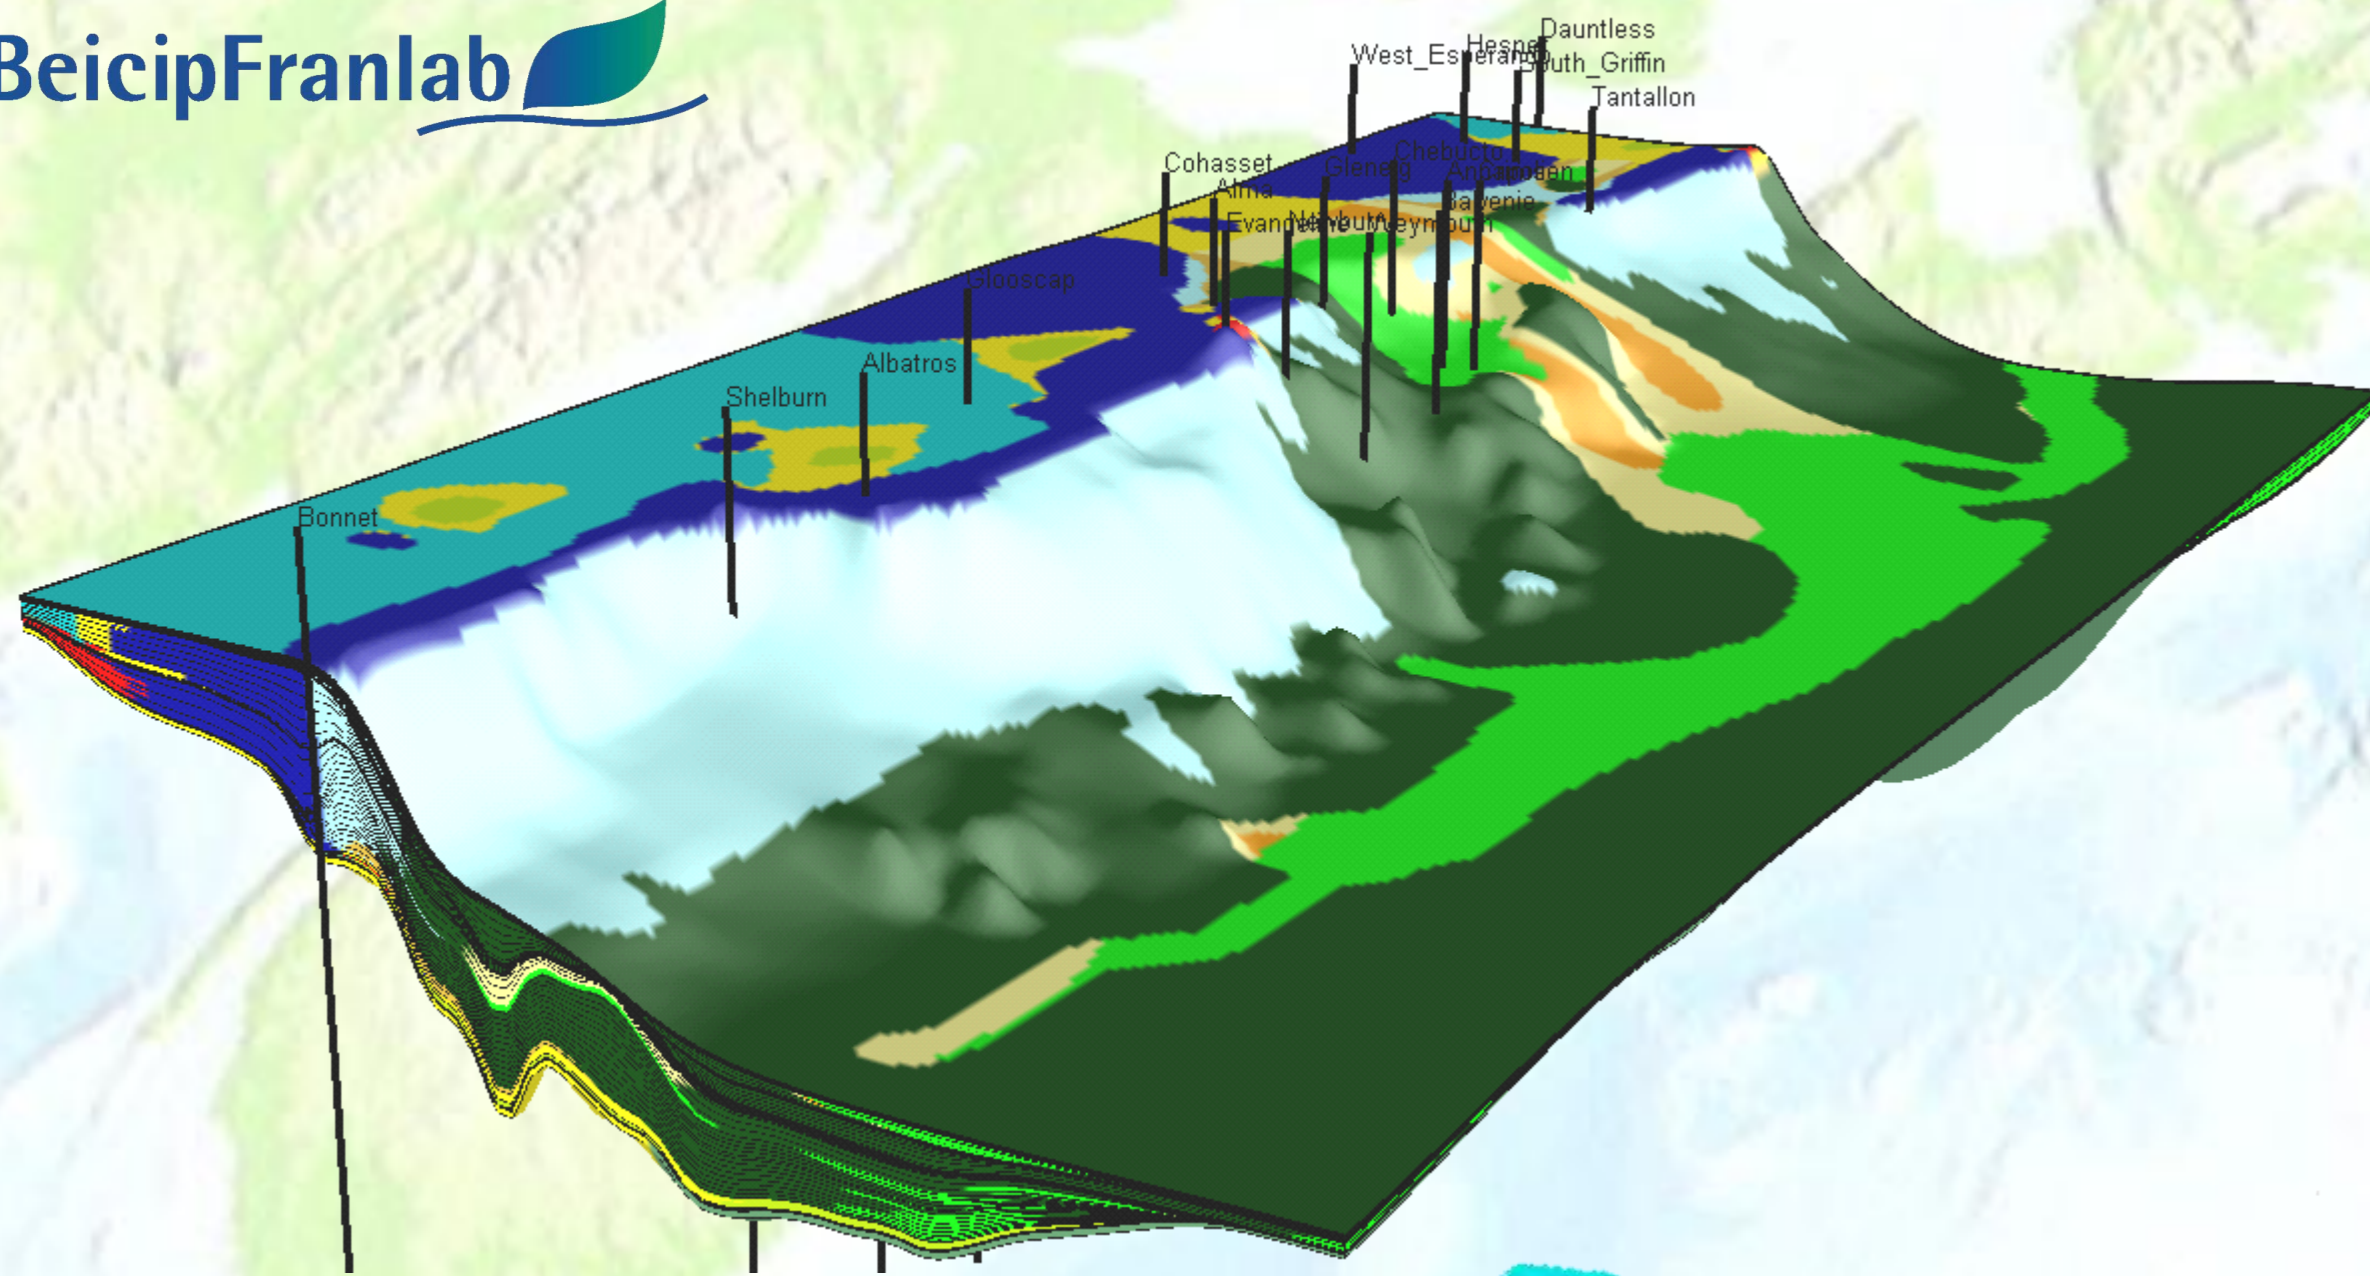

# ATLAS

## Play Fairway Analysis Offshore Nova Scotia Canada

*An Integrated Project for:  
Nova Scotia – Department of Energy*

*June 2011*