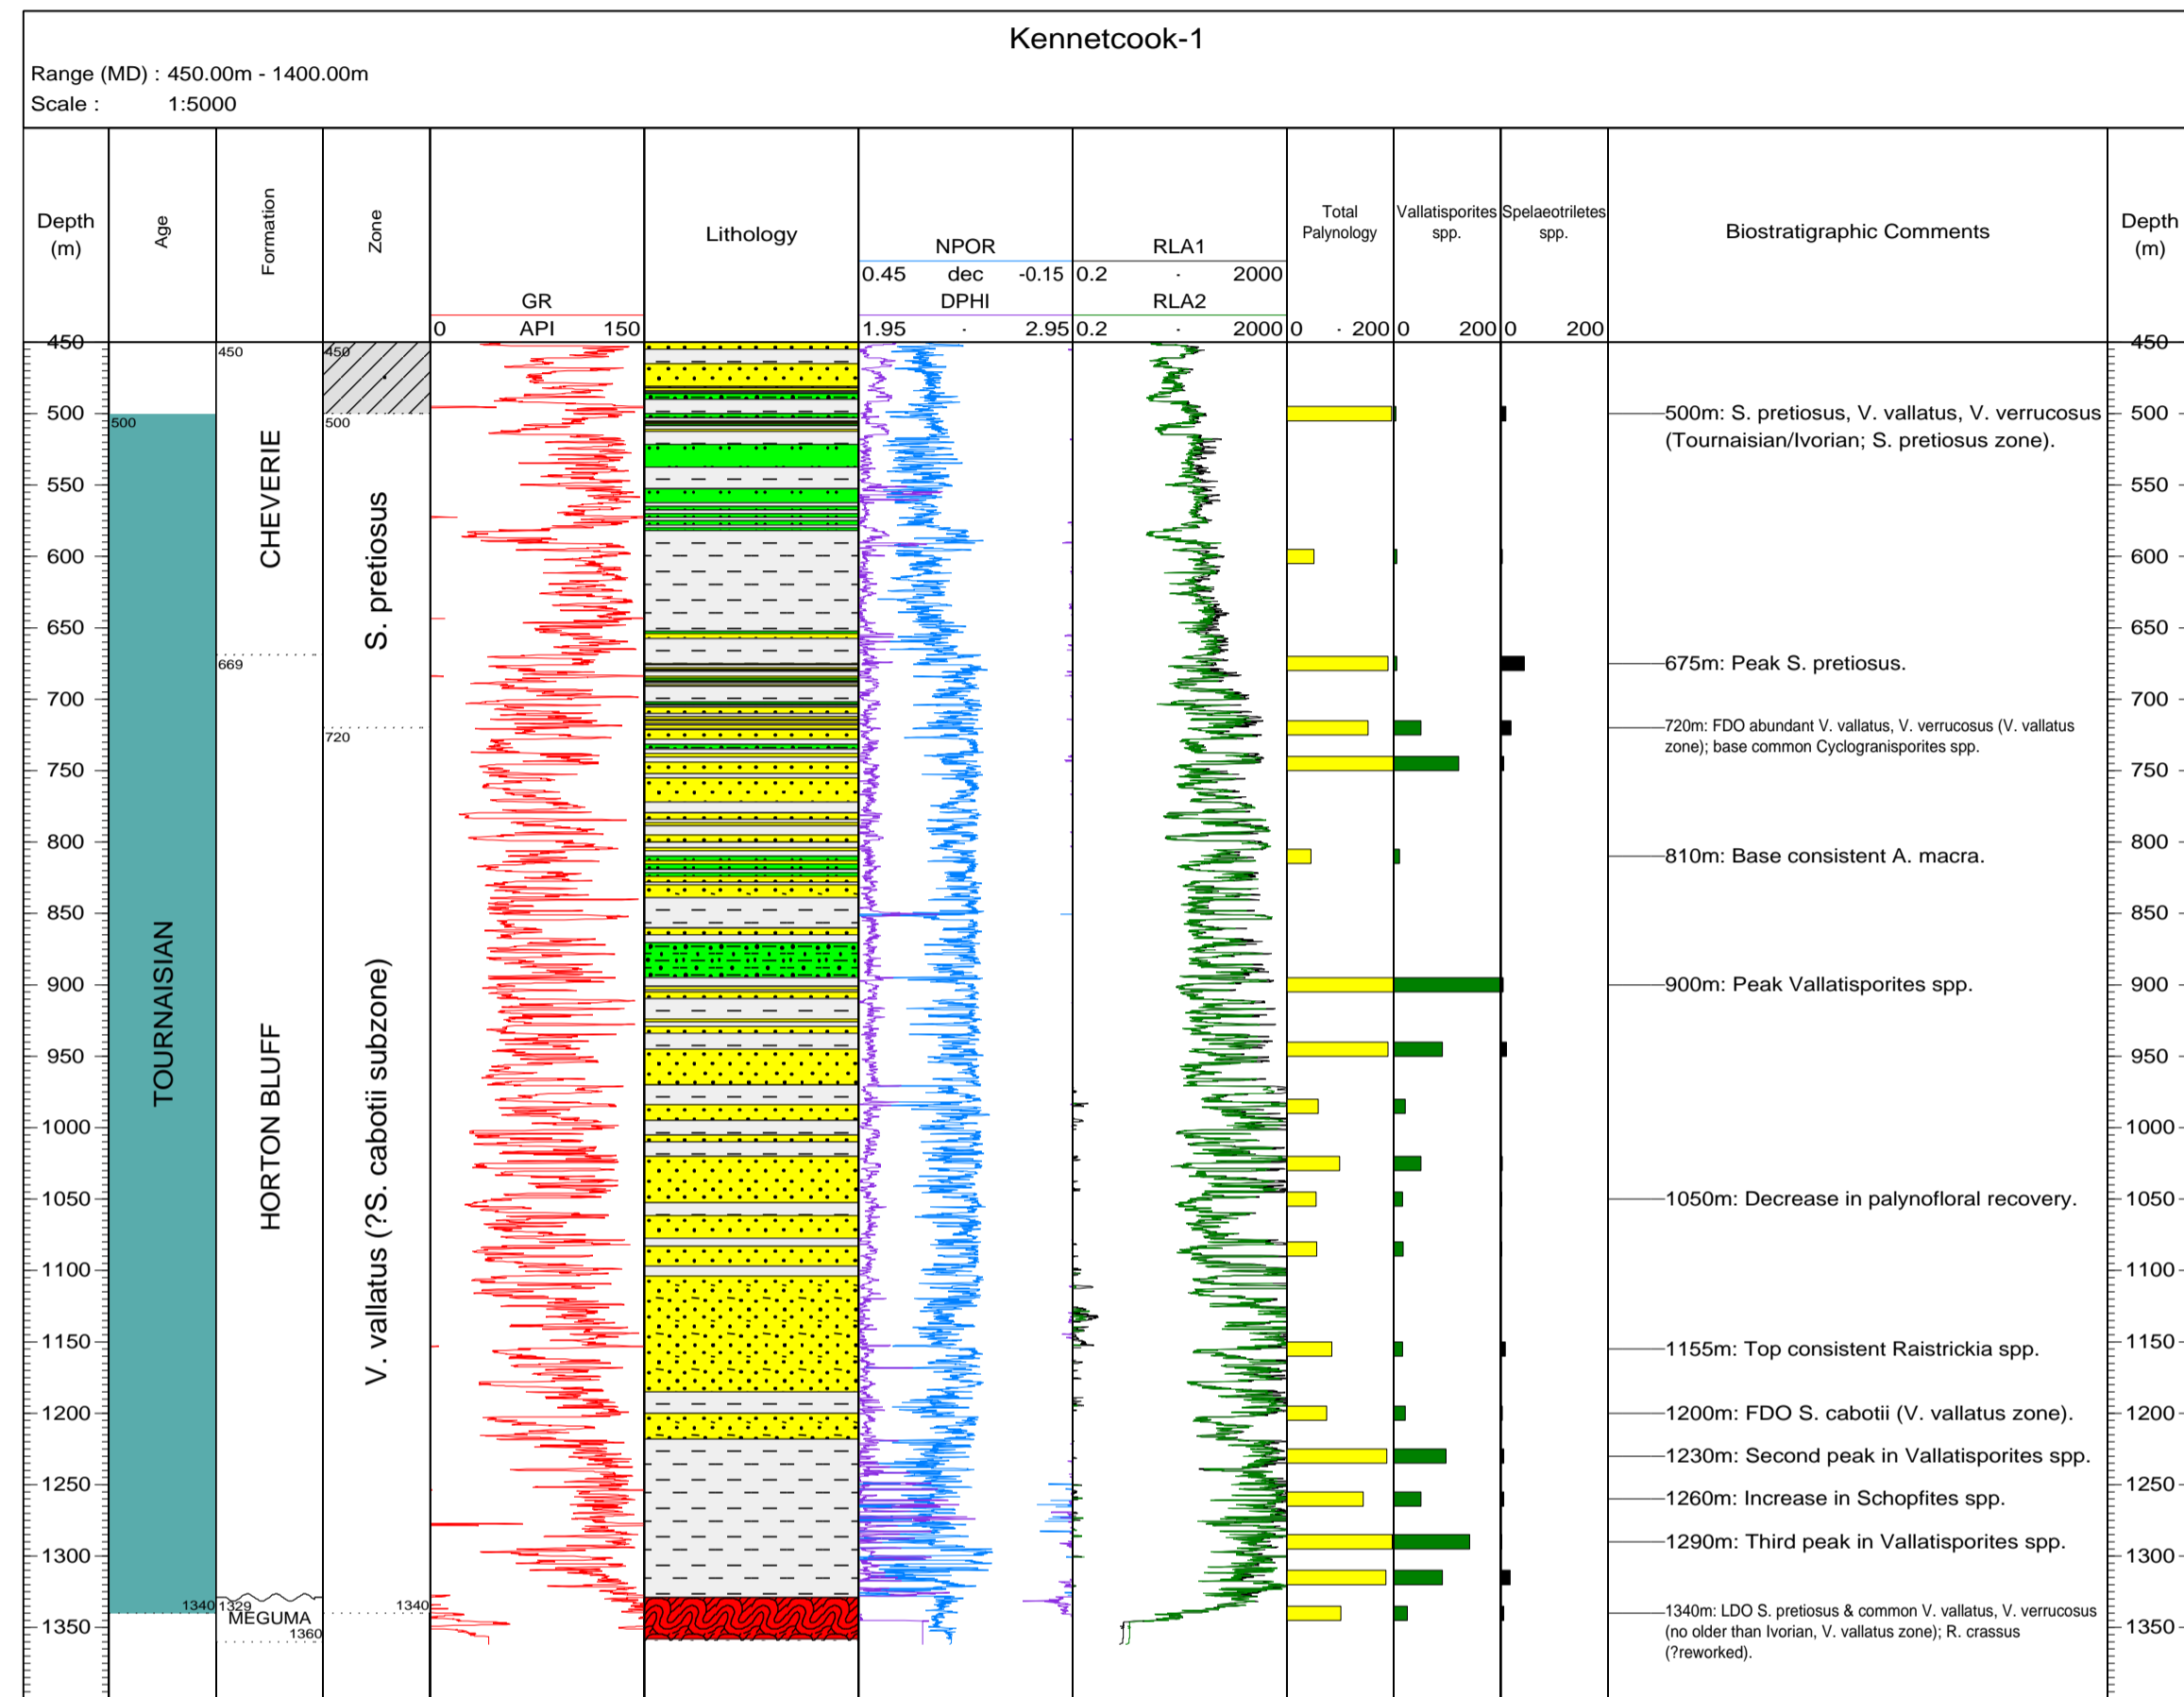

Correlation of Kennetcook-1 & Creelman Hill-1

E

W

Location Map