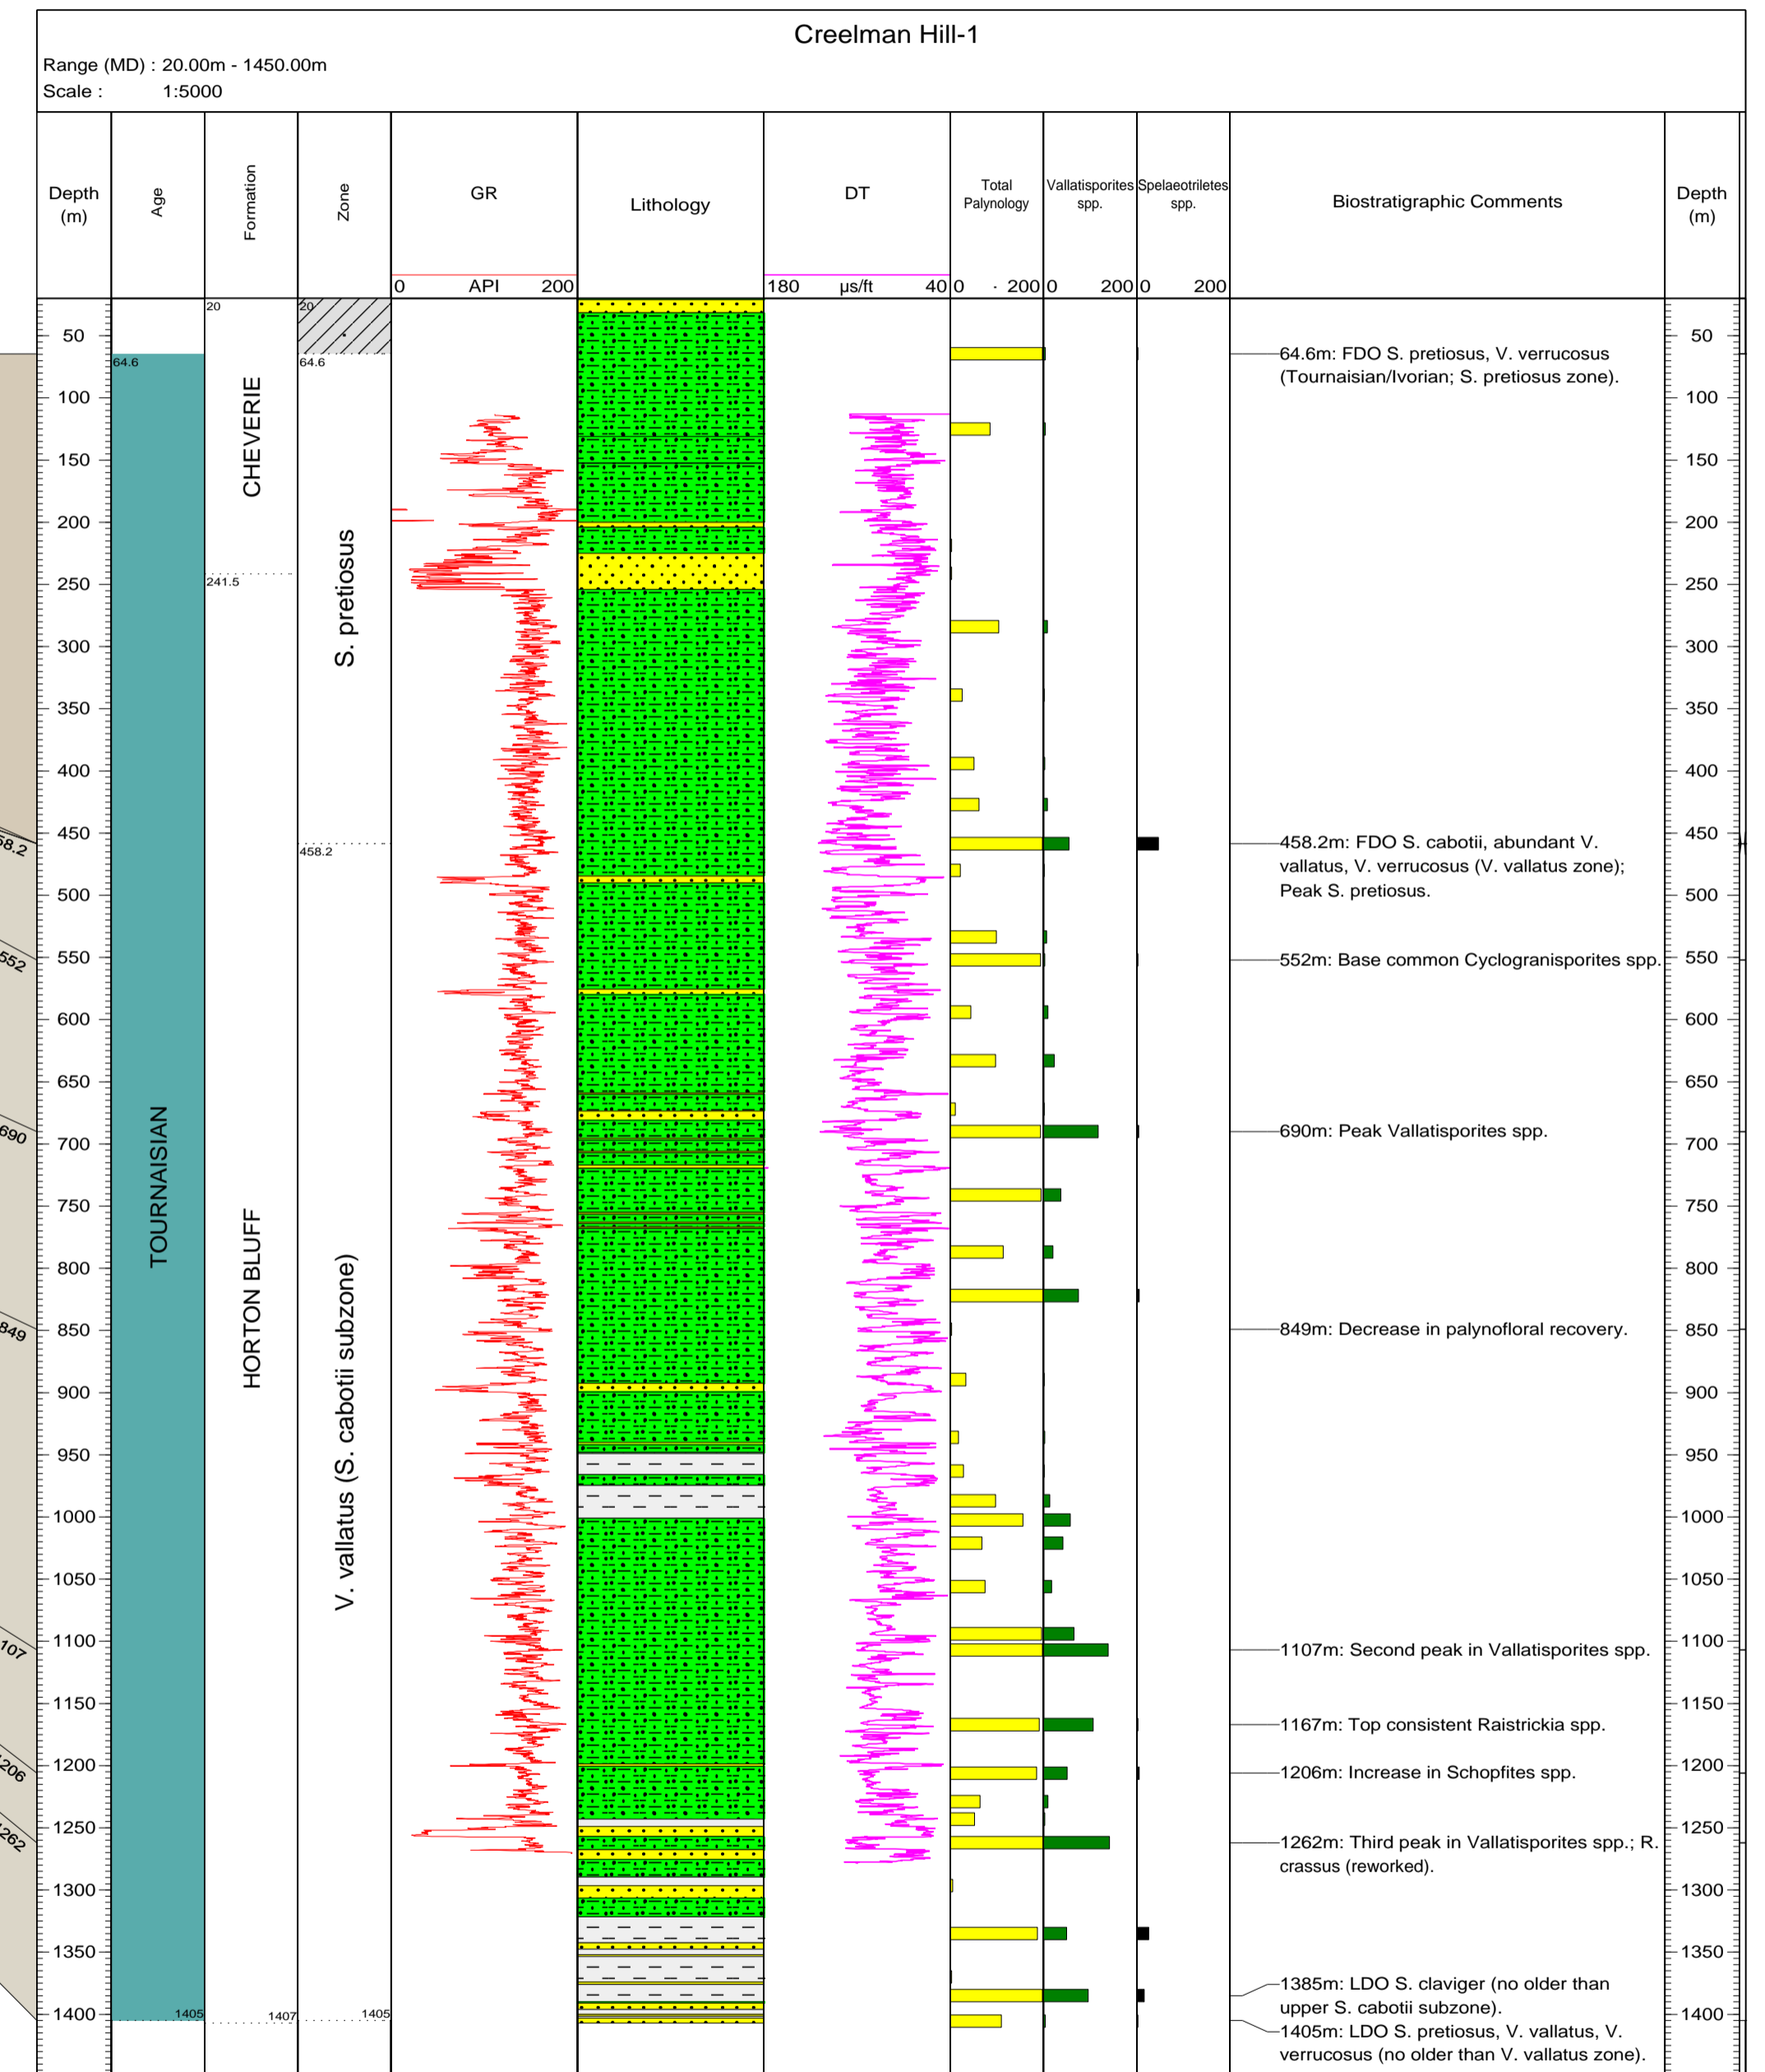

Correlation of Kennetcook-1 & Creelman Hill-1

E

W

Location Map